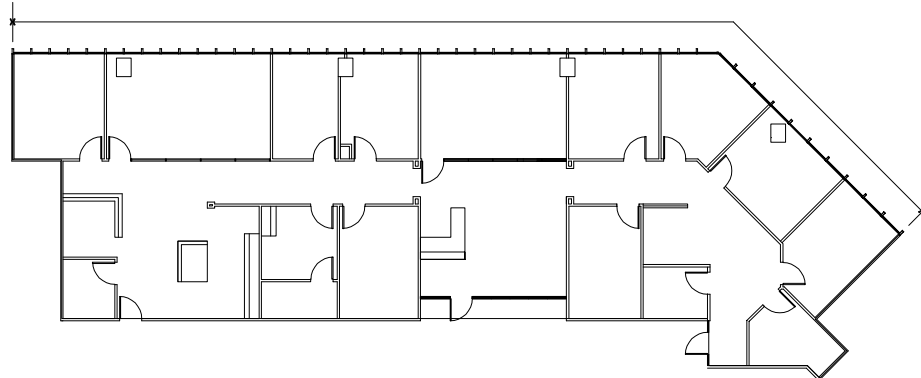

Suite 1700
4,480 RSF

LEVEL 17 SOUTH

LEASING INFORMATION:
TYLER GARRETT, 713-407-8703
ERIC ANDERSON, 713-407-8704

SOUTH TOWER 700 MILAM

HOUSTON ICON

PENNZOIL PLACE

20,909 SF NRA

Add on Factor: 1.0881